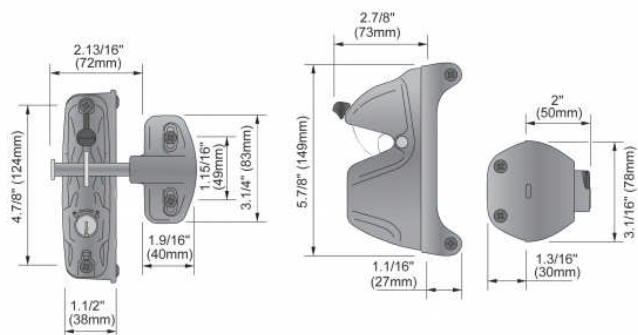

Lokk-Latch Deluxe

LokkLatch® DELUXE is a more compact version of the LokkLatch® PRO-SL, which has been installed on thousands of privacy and security gates throughout the world.

Offering superior security and durability thanks to its tough, 100% rust-free construction, LokkLatch® DELUXE is a great solution for a wide variety of gates and applications.

The one model is suitable for installation on metal, wood and vinyl gates. Its 6-pin locks can also be keyed-alike with other D&D products for maximum convenience.

LokkLatch® DELUXE comes with an External Access Kit, which means it can be easily locked and operated from both sides of a gate.

It has also been tested to over 200,000 cycles, so you can be sure it's going to last.

- Manual key locking from both sides of gate
- Vertically & horizontally adjustable
- One model fits metal, timber or vinyl gates
- Option to key alike with similar gate hardware
- Fits up to 6" (150mm) deep posts
- Latch pin made from 316-grade stainless steel
- Easy installation with simple instructions
- No special tools required
- Body made of super-strong engineering polymer