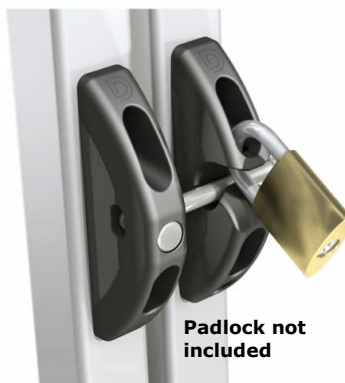

**T-Latch**

At last there's a general-purpose gate latch designed to replace conventional metal gravity latches.

The new T-Latch® toggle-action gate latch is remarkably simple and effective. The pivot-style latch bolt toggles vertically to automatically accommodate gate sag and ground movement.

The latch can also be adjusted separately for additional vertical and horizontal adjustment, making it arguably the most adjustable entry-level gate latch in the world. In addition to adjustability, superior strength and a limited Lifetime Warranty, T-Latch® is lockable and provides a padlock storage feature – all at a very competitive price.

T-Latch's ultra-strong, engineering polymer latch housings and stainless steel latch bolt and components mean the latch will not rust, bind, chip, fade or stain!

GATELATCH005 - T-Latch