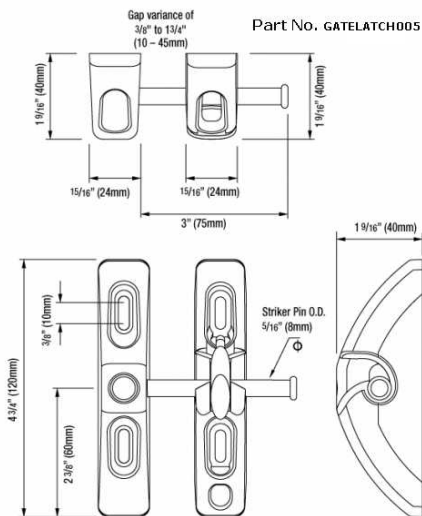

T-Latch

At last there's a general-purpose gate latch designed to replace conventional metal gravity latches.

The new T-Latch® toggle-action gate latch is remarkably simple and effective. The pivot-style latch bolt toggles vertically to automatically accommodate gate sag and ground movement.

The latch can also be adjusted separately for additional vertical and horizontal adjustment, making it arguably the most adjustable entry-level gate latch in the world. In addition to adjustability, superior strength and a limited Lifetime Warranty, T-Latch® is lockable and provides a padlock storage feature – all at a very competitive price.

T-Latch's ultra-strong, engineering polymer latch housings and stainless steel latch bolt and components mean the latch will not rust, bind, chip, fade or stain!

GATELATCH005 - T-Latch