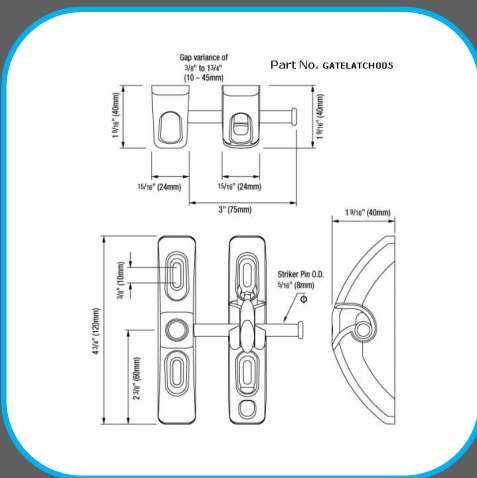

THE GATE CLOSER SPECIALISTS

T-Latch Gate Latch

At last there's a general-purpose gate latch designed to replace conventional metal gravity latches.

The new T-Latch toggle-action gate latch is remarkably simple and effective. The pivot-style latch bolt toggles vertically to automatically accommodate gate sag and ground movement.

The latch can also be adjusted separately for additional vertical and horizontal adjustment, making it arguable the most adjustable entry-level gate latch in the world. In addition to adjustability, superior strength and a Limited Lifetime Warranty, T-Latch is lockable and provides a padlock storage feature – all at a very competitive price.

T-Latch's ultra-strong, engineering polymer latch housings and stainless steel latch bolt and components mean the latch will not rust, bind, chip, fade or stain!

INNOVATIVE & RELIABLE
GATE PRODUCTS